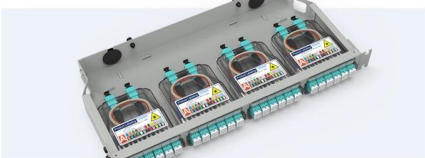

Pre-Terminated Patch Panel

- Multi-application support
- Flexible configuraton
- Modular design

Circuit Breaker Box Cover

Shop for Circuit Breaker Box Cover at Walmart . Save money. Live better.