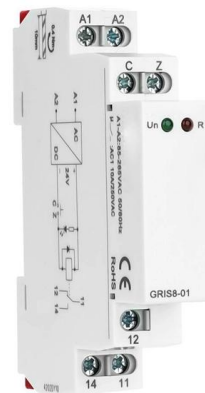

Amazon : Circuit Breaker Enclosure

12 Way Distribution Protection Box,ABS/PC Alloy Plastic Transparent Cover Circuit Breaker Box IP66 Waterproof Distribution Box with DIN Rail and Waterproof Connector