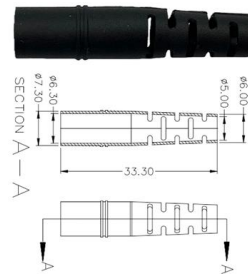

12 Way Distribution Box

Metal base box and plastic frame. Flush Mounted. Surface Mounted.

12 Way Distribution Box

electrical power distribution box , 12 Way Distribution Box Metal Base Model No.: DX12-B0012M Surface Mounted. IP rating: IP30 MOQ: 500pcs Package: 5pcs/ctn

Pre-Terminated Patch Panel

- Multi-application support
- Flexible configuraton
- Modular design

Circuit Breaker Box Cover

Shop for Circuit Breaker Box Cover at Walmart . Save money. Live better.