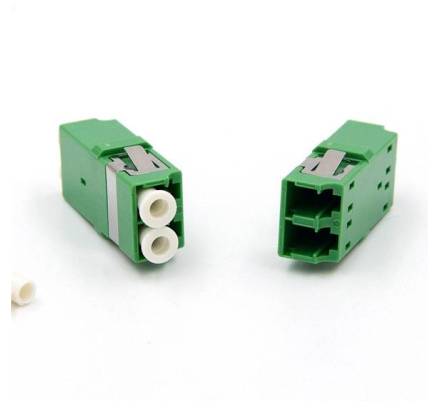

12 way distribution box

Types of Distribution Boxes A distribution box, also known as a circuit breaker panel or electrical distribution board, is a crucial component in any electrical system that safely divides an incoming

Contact Us

For datasheets, pricing, or custom high-speed optical interconnect solutions, please visit:
<https://syropy.com.pl>