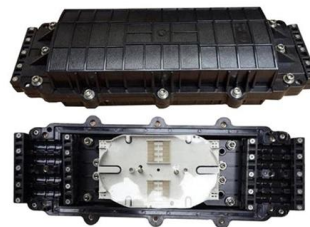

CABLE TRAY SYSTEMS GUIDE

Cable Tray Systems Guide HUBBELL Hubbell Wiring Device-Kellems and Hubbell Premise Wiring are divisions of Hubbell Incorporated, a U.S. headquartered manufacturer with over 130 years of