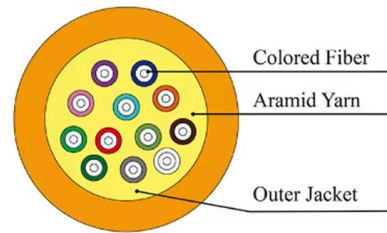

How Much Does Fiber Optic Cable Cost? 2025 Factory

Searching for how much does fiber optic cable costs? Stop guessing. We break down 2025 prices for OS2, OM3, and Armored cables directly from the Wolontek