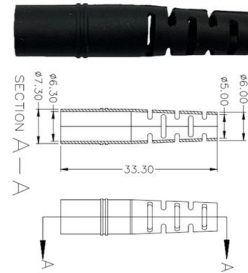

Outdoor Waterproof Horizontal Fiber Optic Splice Closure

You need a secure Fiber Optic Splice Closure. These enclosures protect vital connections in your network. They shield 72 fragile optical fibers from harsh