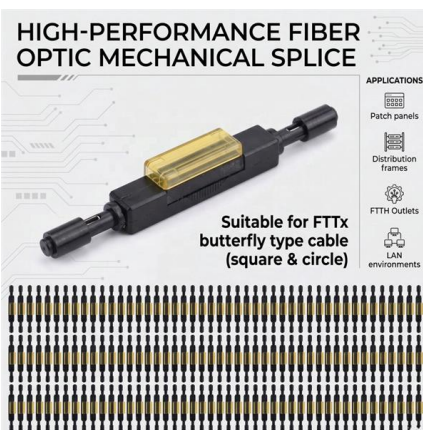

### **Factory Supply Fiber Junction Box 144 cores Dome type**

The 144 cores dome type fiber optic splice closure come with 2 inlets and 4 outlets, which is including 6 splice trays, each accommodating 24 fibers. The fiber optic

### Inline Fiber Joint Closure 144 Core IP68 Waterproof

The horizontal fiber joint enclosure can splicing capacity of up to 144 cores across four 24-fiber splice trays. It provides a reliable and efficient means of distributing

### 96 Cores Fiber Junction Box

Discover 96 cores fiber junction box with IP65 waterproof rating, ideal for ont fiber box and fiber optic cable core applications. CE certified for reliable, high-speed connectivity in telecom and data networks.