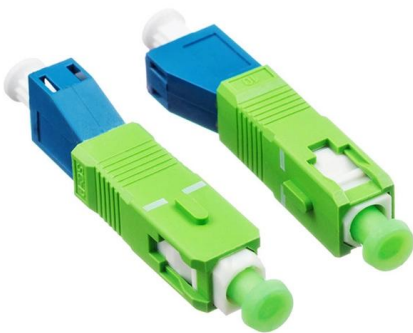

16-core fiber optic automatic cable delivery frame

16-core fiber optic automatic cable delivery frame

Deliver Unparalleled Speed with Base-16 Fiber

Delivering high performance, reliability, and scalability, the Base-16 Fiber Cabling System consists of 16 fibers per jacket that are either discrete/loose tube or

MPO-16 Fiber Optic cables

The 16 Core MPO / MTP Fiber Optic Cable is a new type of fiber assemblies designed to support 400G transmission. The basic MPO

Unlock the power of 16-core OM4 MPO Fiber Optic Cables

MTP MPO fiber optic cable 16 core OM4 is a purpose built solution for direct 400G and 800G optical connectivity in Hyperscale Data Centers.

Base 16 Fiber Cable Application Guide

What is Base-16 Fiber? Base-16 optical trunks consist of sixteen fibers per jacket, that are either discrete/loose tube or ribbonized in nature and can terminate with MPO or multiple duplex LC

1x16 Splitter Fiber Optic Distribution Box 24 Core IP65

1x16 Splitter Module Pole Mounted FTTH Fiber Optic Cable Termination Distribution Box The nap box can be configured for termination, splicing or pre-wired. Its