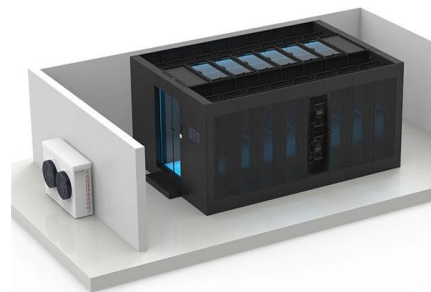

16SX Fiber Optic Distribution Box

The Telhua 16SX Fiber Optic Distribution Box is engineered to streamline fiber optic network deployments with superior density, reliability, and installation efficiency.

16 Core Fiber Distribution Box FDB-16C-A Price

16 Core Fiber Distribution Box FDB-16C-A / Fiber access terminal box (FAT) / optical termination box (OTB) / Fiber termination box (FTB) / Optical Distribution box

16 core MPO / MTP fiber Optic Cable is a new type of fiber assemblies to support 400G transmission, the basic MPO trunking systems are available in 8, 12 and 24

16 Core Fiber Optic Distribution Box

Dawnergy's fiber optic distribution boxes are widely used as a termination point for

16 Port Outdoor Fiber Optic Distribution Box , AZE

AZE's Outdoor Fiber Optic Distribution Box is applicable in FTTH project and suitable for building's outer walls application; They can distribute cables after installing