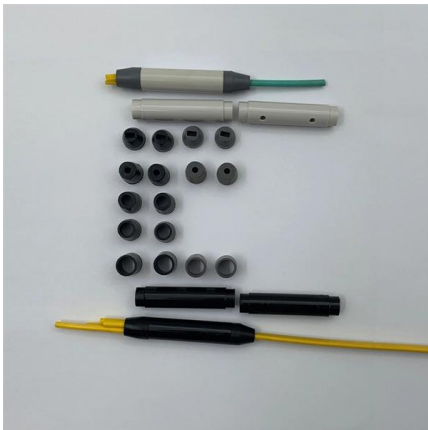

Please provide a phone number when placing your order, to allow us to arrange for a delivery date. The necessary accessories are required to use the article as

AEONS 12U Signature Double Section Wall Mount 19

AEONS 12U Signature Double Section Wall Mount 19-inch Networking IT Cabinet Enclosure Hinged Swing Out 22-inch Depth Glass Door (Fully Assembled)

Order 19-inch data racks online

Whether for use in offices, data centres, or industrial environments, our in-house manufactured 19-inch network rack are optimised to meet a wide variety of