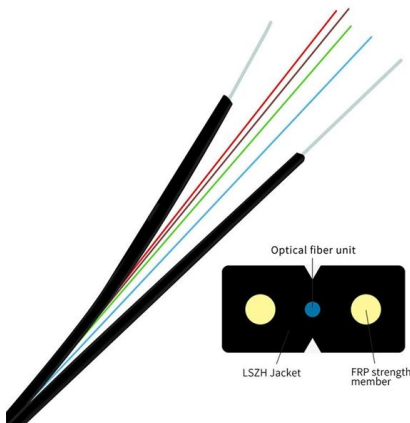

19" Server Rack 37U, 1000mm deep

19" Server Rack 37U, 1000mm deep the server rack is provided with two doors, tempered glass, adjustable rack rail depth, removable side panels, a hinged