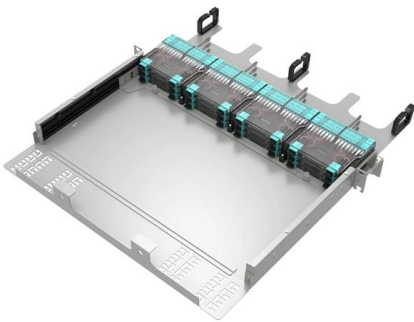

1.2mm Thick Metal Base Electrical Distribution Box

PT Type Distribution Metering Box Structure
Protection Certification ISO9001:2008 Form
Partly-welded Type Operation Voltage Low
Voltage Size 1 Unit Application

Distribution Box

Plastic Electrical Box, also known as a consumer control unit or electricity control

Durable Cold-Rolled Steel Electrical Box with 2.0mm Thickness

Our product range includes: Metal Enclosures, power distribution cabinet, Plastic Enclosures, Control Panels, Explosion-Proof & Weatherproof Housings, PVC wiring ducts, Aluminum Rails etc.