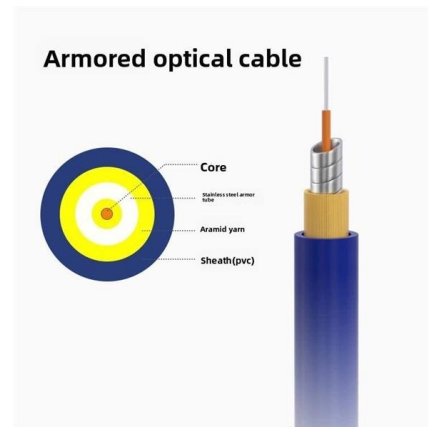

Metal Electrical Box

The metal distribution boxes and boards that we offer have a wide range of applications. Find metal electrical boxes at low prices and buy now!

OEM CE Certified Distribution Box Custom IP66 Outdoor Brushed

Supplier highlights: This supplier is both a manufacturer and trader, offers quality control, and can provide full customization, design customization, and sample customization.