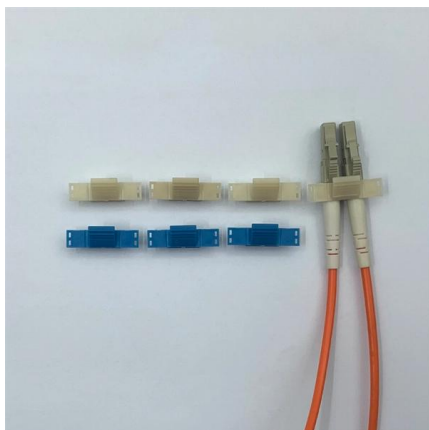

24 Core Outdoor Armored Double Jacket Fiber Optic Cable

24 Core Fiber Optic Cable GYTY53 Outdoor Armored Double Jacket Waterproof Gel Filled loose tube direct burial is used for direct buried underground, it suit for long