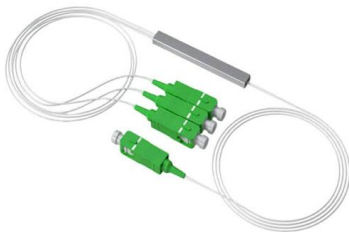

24 Core Single Mode Fiber Optic Cable Multi-Tube

HES 24 Core Multiple Tube Steel Armored Fiber Optic Cable, SM 9/125 μ Single Mode. Provides high performance and reliable data transmission.

Fiber Optic Fusion Protection Sleeves

Fiber Optic Fusion Protection Sleeves View
Technical Information Items 1 - 24 of 70 Sort By

CPRI Outdoor Armored HDMI Optical Cable Protective Cover

This rugged metal housing sleeve offers superior protection against water, dust, and other environmental elements. With its LC/ST/FC/SC interface options and 2 or 4 core fiber optic cable compatibility, it

FTTH Drop Cable Splicing Protective Sleeve Sc Adapter

FTTH Drop Cable Splicing Protective Sleeve Sc Adapter Connection 1 Core Fiber Optic Protection Box, Find Details and Price about Splice Closure

Splice Protectors , Corning

Corning offers a variety of splice protection choices to meet your needs. All the types of protection allow individual fiber access in the splice tray. Corning offers heat-shrink protection in both single-fiber and