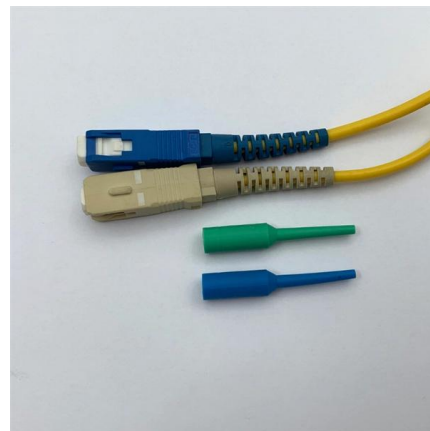

optik vision gold 200pc Heat Shrinkable Protection Sleeves Fiber

Thanks to their heat-shrinkable nature, these protection sleeves are designed to safeguard the connection point of fibre optic cables. They make fibre connection easy by securely wrapping around

24 Core Single Mode Fiber Optic Cable Multi-Tube

HES 24 Core Multiple Tube Steel Armored Fiber Optic Cable, SM 9/125 μ Single Mode. Provides high performance and reliable data transmission.

Fiber Optic Fusion Protection Sleeves

Fiber Optic Fusion Protection Sleeves View
Technical Information Items 1 - 24 of 70 Sort By

CPRI Outdoor Armored HDMI Optical Cable Protective Cover

This rugged metal housing sleeve offers superior protection against water, dust, and other environmental elements. With its LC/ST/FC/SC interface options and 2 or 4 core fiber optic cable compatibility, it