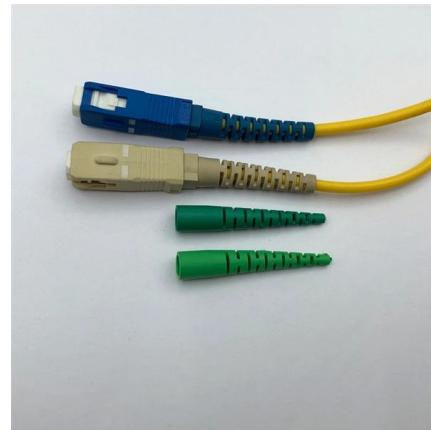

250mm Wide Distribution Box for Data Center

250mm Wide Distribution Box for Data Center

Fiber Distribution Box

Overview The PPC Fiber Distribution Box is a multi-purpose, robust enclosure made with high-grade industrial plastic. The box can be used as a 16-core splitter enclosure or distribution unit based on

Rose Mini Polyglass Series ABS Wall Box, IP65, 250

Use this wall box from ROSE to house and protect control and instrumentation components in your workplace. It's made of ABS, which is highly resistant to

250mm Height Industrial Electrical Power Distribution Box

This box is made of glass fiber reinforced polyesters with same strength with metal cabinet but only 1/3 weight of metal cabinet. It is designed to be assembled with various electrical components according