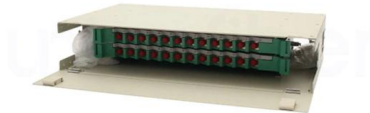

Distribution boxes - For modular and decentralized

Downloads We provide you with information on our distribution boxes for download. Download our product catalog for sensor-actuator cabling and circular connectors

ABB Power Distribution for Data Centers

Intelligent Distribution refers to advanced electrical distribution systems that integrate digital technologies to optimize the management, monitoring, and control of power distribution in various