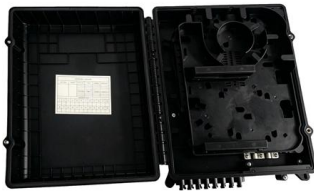

Fiber Splice Dome Closure

This fiber splicing dome enclosure comes with six splice trays that accommodate