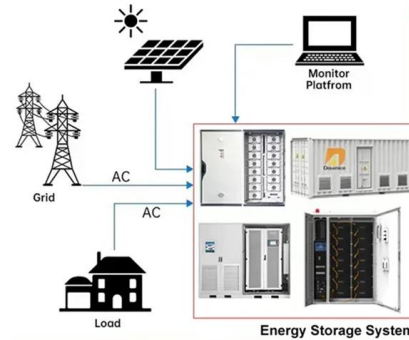

288 Core Dome Type Fiber Optic Splice Closure for

Dawnergy's Dome type fiber optic splice closure is a multifunctional fiber splice equipment which is designed for connection, branching and connection. This

DISTRIBUTED PV GENERATION + ESS