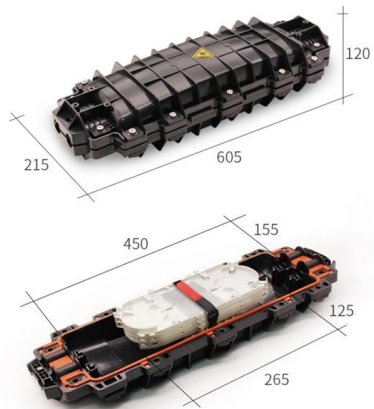

RJ45 Patch Panel Types and How to Select the Suitable

Cat6a patch panel supports all performance requirements of IEEE 802.3an (10GBase-T) and TIA Augmented Category 6 (6a) cabling specifications

RJ45 Keystone Patch Panels with Cable Management

RJ45 Keystone Patch Panels IDC Patch Panels Patch panels gather multiple network ports in a single location. Using patch panels (patch bays) is an

How to install and utilize a Patch Panel

Audio tracks for some languages were automatically generated. Learn more #patchpanel #homenetwork This video is all about adding a patch panel in my existing home network setup.