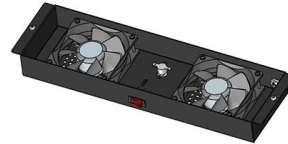

rj45 patch panel keystone jack , Newegg

Search Newegg for rj45 patch panel keystone jack. Get fast shipping and top-rated customer service.

Category 5E Shielded 45° Patch Cable, Straight/Left 45° Angle

L-com's unique, patented, 45 Degree angle patch cables provide true Category 5E performance at an affordable price. These right angle Ethernet patch cables feature a specialized channel separator

RJ45 Ethernet Patch Panels Cat5e, Cat6,

24 Port Cat6 Patch Panel 1U UTP Coupler Cat6 24 port coupler patch panels are easy to install. Pre-terminated cat6 patch cables simply plug in ready to use.

RJ45 Keystone Patch Panels with Cable Management

Professional IDC patch panels with horizontal & vertical cable management. Organize multiple network ports efficiently with proper bend radius for high

CAT5e UTP 45 degree Patch Panel

19"1U 45 Degree UTP Cat5e/Cat6 Patch Panel 24 Ports Krone & 110 Dual IDC Features : Fit for Any EIA 19" Rack or Cabinet Reach ISO/IEC11801 and TIA/EIA568 Standards Support POE/POE+/POE++