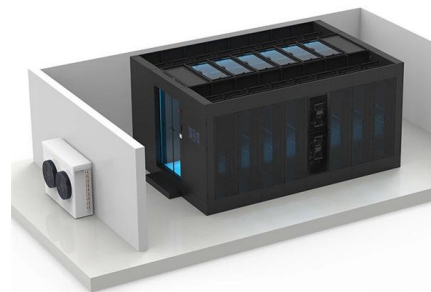

45 Degree Cat5e Patch Panel 24P (568A/B Compatible)

This Cat5e patch panel has high-density, ensuring the necessary performance for data communications networks and applications. This copper patch panel is at a

Cat5 Enhanced 45 Degree Patch Panel 96P (568A/B)

Share this product! Description Cat5 Enhanced 45 Degree Patch Panel 96P (568A/B Compatible)