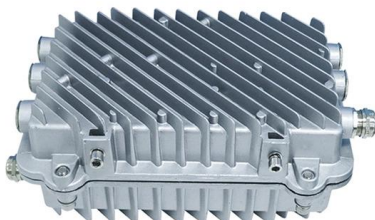

Fiber Distribution Hub Cabinet , 576 Port FDH

The 576 port FDH is ideal for pad mount applications. Westell's Fiber Distribution Hub (FDH) cabinet series provides a unique solution for fiber interconnection and