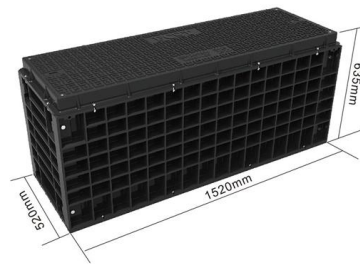

576 Optical Distribution Box Dimensions and Price

576 Optical Distribution Box Dimensions and Price

Optical Distribution Frame (ODF)

Optical Distribution Frame (ODF) Annexecom ODF is a high capacity, high-density fiber distribution frame, suitable for the composition and distribution of fibers in optical access network to achieve the

FD5M-576S00DDB5

To prove you're not a bot, solve this simple math problem. The machine translated document is now available for download.

504/576/720 Cores Indoor ODF Fiber Optic Distribution Frame Cabinet

504/576/720 Cores Indoor ODF Fiber Optic Distribution Frame Cabinet, Find Details and Price about Fiber Optic Distribution Frame Optical Fiber Distribution Cabinet from 504/576/720 Cores Indoor

FTTH Fiber Optic Distribution Box Cabinets (ODF-576)