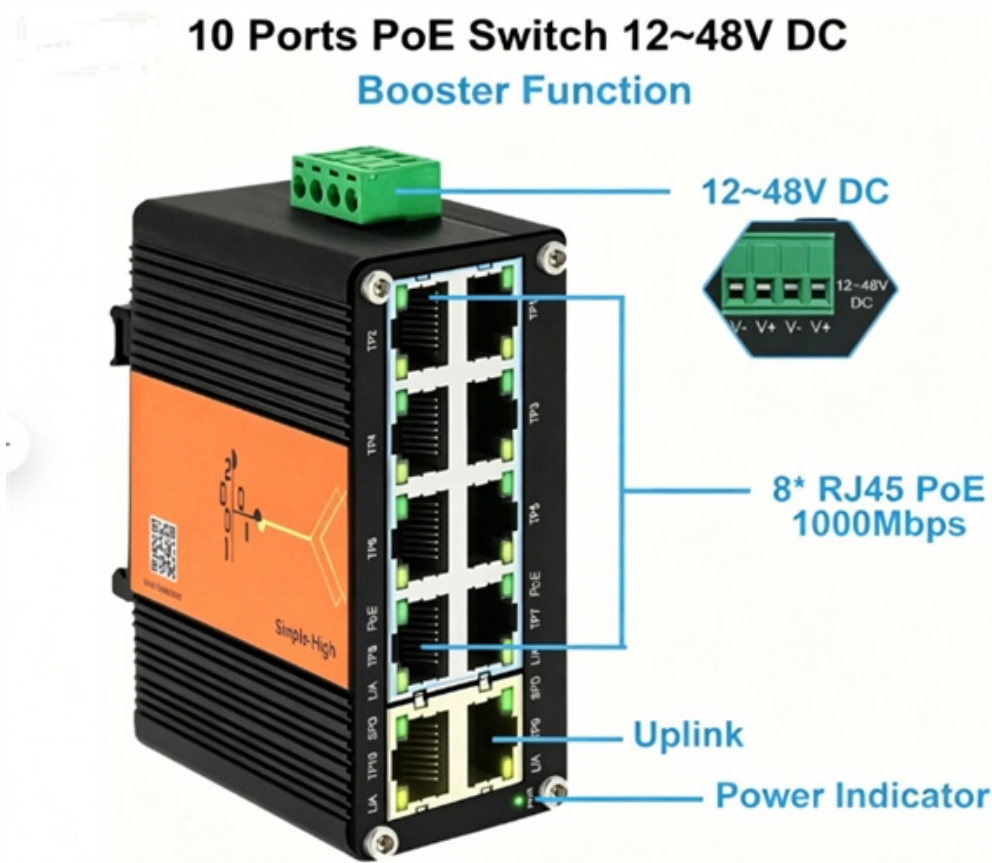

576 Optical Distribution Box Dimensions and Price

576 Optical Distribution Box Dimensions and Price

Optical Distribution Frame (ODF)

Optical Distribution Frame (ODF) Annexecom ODF is a high capacity, high-density fiber distribution frame, suitable for the composition and distribution of fibers in optical access network to achieve the