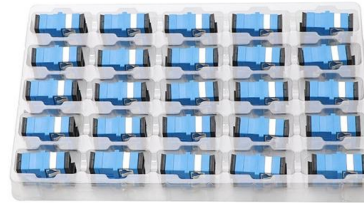

Sturlite Inspira Double Door MCB Distribution Board , 6 Way

Compact & Stylish - Sleek 6 Way MCB box with a premium double-door design to suit modern interiors. Metallic Construction - Durable and rust-resistant body for long-lasting safety and performance.

6 Way Double Door Schneider A9HSND06 Distribution

Dowell Engineers - Offering 6 Way Double Door Schneider A9HSND06 Distribution Box, SPN at INR 3600 in Neyveli, Tamil Nadu. Also find Power Distribution Board

Polylok 6-Hole Distribution Box with Solid Cove

The Polylok distribution boxes are the most versatile boxes on the market today. This Polylok 6-Hole Distribution Box comes complete with a solid cover and (6) pipe