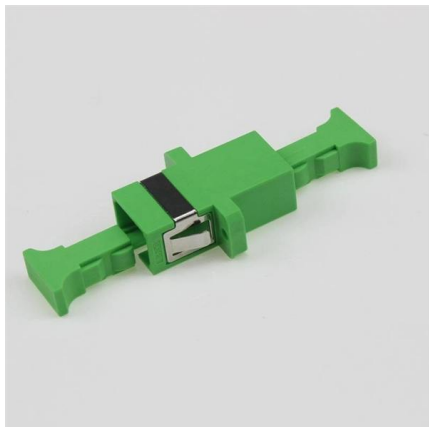

The JK106BG is a Surface Mounted Steel Enclosure 125 Amp 6 Way Invicta 3 Type B Glazed Distribution Board rated to IP3X used in an industrial or commercial

6 Way (8+18 M) Distribution Box with Metal Door

L& T DBTPN006DD 6 Way Metal Door Distribution Box

Perfect for residential or commercial use, this distribution box is ideal for organizing and protecting your electrical connections. Upgrade your electrical system with the reliable L& T DBTPN006DD