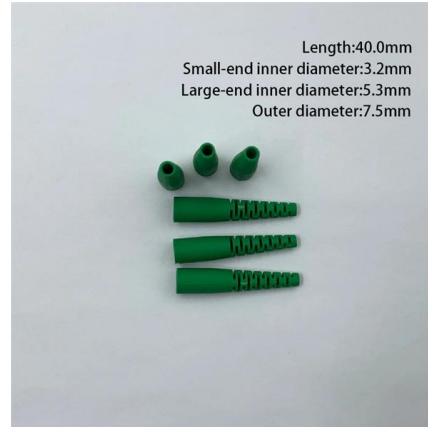

6 Way (8+18 M) Distribution Box with Metal Door

Legrand ETPN 6 Way (8+18 M) Distribution Box
IP43 No. of Ways: 6 No. Of Modules: 8+18 M
Category: ETPN DB