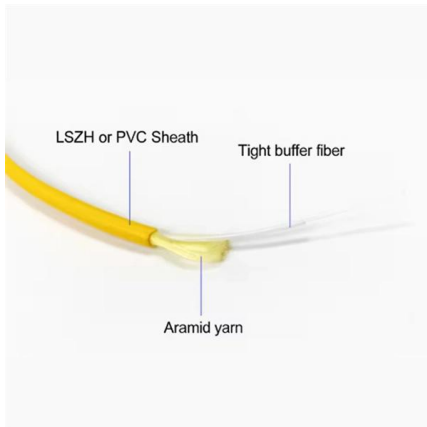

GBCAB 6 WAY SPN DOOR MCB Distribution Board Price in India

Buy GBCAB 6 WAY SPN DOOR MCB Distribution Board for Rs. online. GBCAB 6 WAY SPN DOOR MCB Distribution Board at best prices with FREE shipping & cash on delivery. Only Genuine