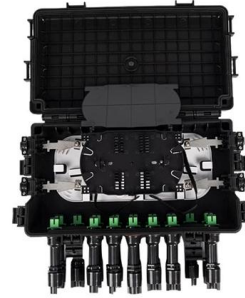

2 Core Single Mode Fiber Optic Cable

Purchase Recommendation for Outdoor Armored Single Mode Optical Fiber Composite Cable Overview The Outdoor Armored Single Mode Optical Fiber Composite Cable with 2 Core Oxygen-Free Copper