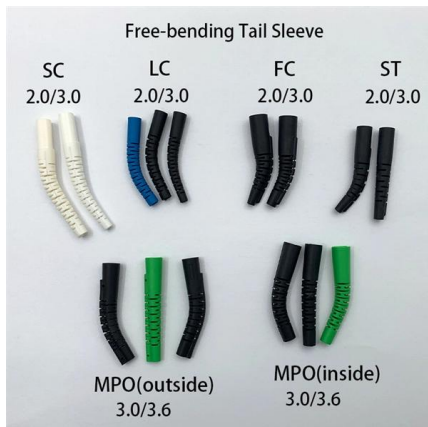

Electrical Distribution Equipment in Data Center Environments

Electrical distribution equipment is the backbone of the data center as it provides the power path to all of the equipment in the data center, such as IT devices, cooling units, security, and lighting.

Power Switching and Distribution Cabinets

Power conditioning and distribution cabinet that offers the benefits of a custom-tailored system while offering the convenience and cost savings of a pre-packaged, factory-tested solution.

A Complete Guide to LV Distribution Board , CHINT global

LV distribution boards allow power utilities to distribute and control low-voltage energy in residential and business areas. Substation auxiliary