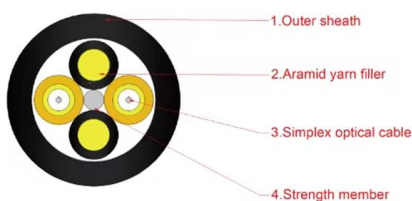

Power Distribution Equipment

Medium-voltage power and distribution transformers are typically available with several types of accessories, including connections to primary and secondary equipment, temperature controllers and