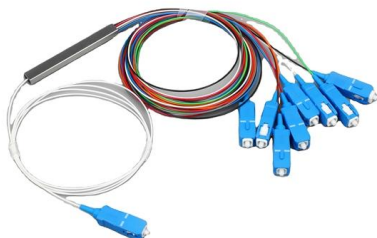

Quality MCB Distribution Box & Plastic MCB Box factory

1.0mm Powder Coated Steel MCB Distribution Box, Miniature Circuit Breaker Box Product Name: Surface Mounted Electrical Distribution Board Copper Bar: Safety