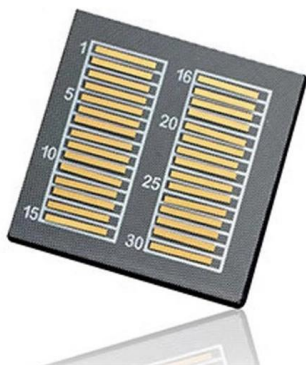

Amazon : Circuit Breaker Enclosure

Add to cart 5 Way Circuit Breaker Box, IP65 Distribution Protection Box with Din Rail Abs Plastic Breaker Box Cover Miniature Electrical Breaker Box Enclosure for Indoor Outdoor Wall 100+ bought