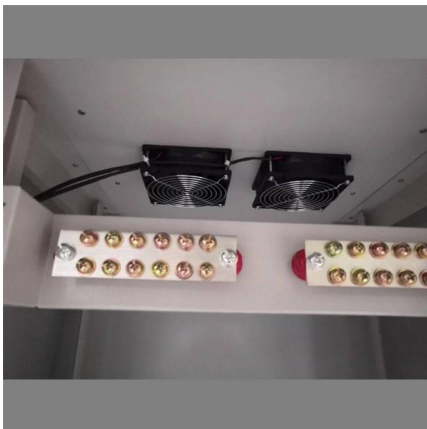

HPC Series IP65 Plastic Waterproof Electrical Circuit

HPC Series IP65 Plastic Waterproof Electrical Circuit Breaker Junction Box The AG, AT, PG, and PT wall-mounted electrical enclosures are made from impact