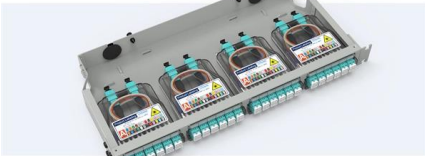

Pre-Terminated Patch Panel

- Multi-application support
- Flexible configuratvion
- Modular design