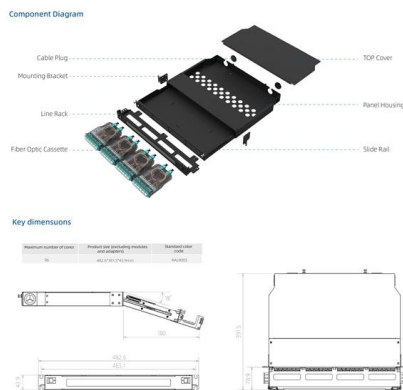

CABLE TRAY SYSTEMS GUIDE

Steel Ladder System Hubbell's NEXTFRAME® Ladder Tray is the effective and widely used cable runway that supports and delivers bundles of cable between cabinets, racks, and closets, along