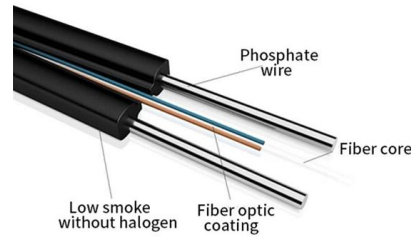

SC/APC Fiber Optic Adapter: A Beginner's Guide

Learn what an SC/APC Fiber Optic Adapter is, how it works, key specs, types, and how to choose the right one for your network.