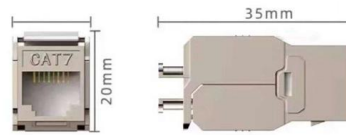

The Bullet® Bare Fiber Adapter is a most affordable and easy method for temporarily connecting bare fiber with all industry standard connectors. The Bullet provides a simple and easy method to quickly

SC/APC Fiber Optic Adapter: A Beginner's Guide

Learn what an SC/APC Fiber Optic Adapter is, how it works, key specs, types, and how to choose the right one for your network.

SC/APC Fiber Optic Adapter: A Beginner's Guide

A SC/APC fiber optic adapter may look like a simple plastic block, but it has outsized impact on your network's optical budget, reliability, and reflection sensitivity.