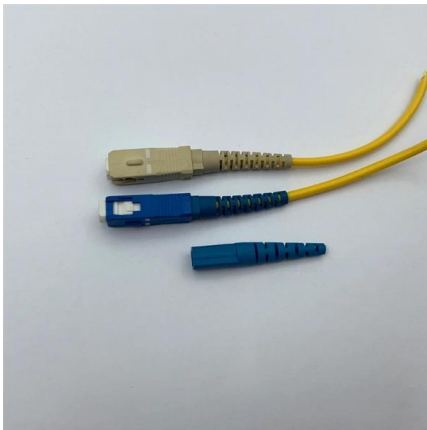

RRU & BBU Fiber Cable Installation Guide , PDF

RRU & BBU Fiber Cable Installation Guide This document provides guidelines for distributing and connecting optical fiber cables between remote radio units

Zimbabwe's Internet Connectivity: A Leap Forward

Zimbabwe's internet connectivity has taken a significant leap forward with the expansion of its fiber optic network. According to a report by the Postal

How Do I Know if My Fiber Optic Cable is Broken? Simple Ways to

However, just like any other equipment, fiber optic cables can develop issues over time, and identifying these problems can be mind-boggling for many users. In this article, we will explore