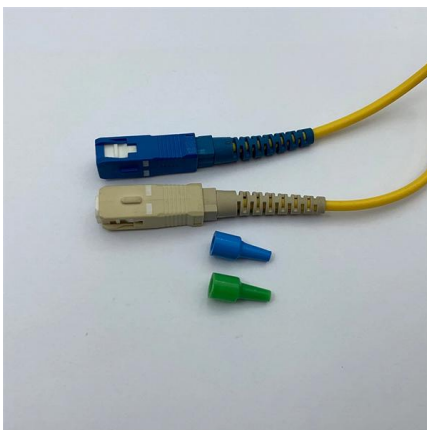

Zimbabwe's Internet Connectivity: A Leap Forward

Zimbabwe's internet connectivity has taken a significant leap forward with the expansion of its fiber optic network. According to a report by the Postal