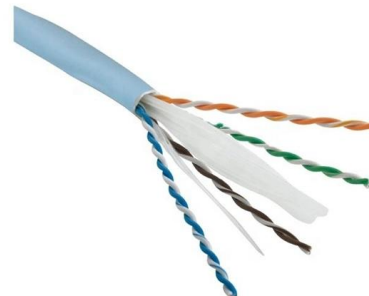

CREO Composites - Advanced FRP & Carbon Fiber Solutions

Designed for modern industrial demands, our trays offer exceptional corrosion resistance, high strength-to-weight ratio, and fire-retardant properties--making them ideal for harsh or mission-critical

Cable In Guinea-Bissau, Cable Manufacturers Suppliers Guinea-Bissau

We have an in-house manufacturing unit where we design products with utmost precision. We use cut-edge tools and modern machinery to manufacture premium quality Electrical Panels, LT Distribution