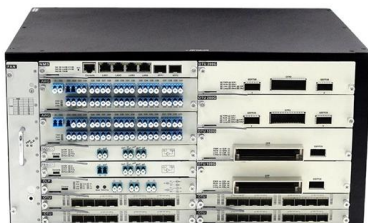

Fiberglass Reinforced Polymer

Discover Durable, Corrosion-Resistant Cable Management with High-Quality FRP Cable Tray. We offer premium FRP (Fiberglass Reinforced Polymer) Cable Tray

CREO Composites - Advanced FRP & Carbon Fiber Solutions

Designed for modern industrial demands, our trays offer exceptional corrosion resistance, high strength-to-weight ratio, and fire-retardant properties--making them ideal for harsh or mission-critical

Cable In Guinea-Bissau, Cable Manufacturers Suppliers Guinea-Bissau

We have an in-house manufacturing unit where we design products with utmost precision. We use cut-edge tools and modern machinery to manufacture premium quality Electrical Panels, LT Distribution