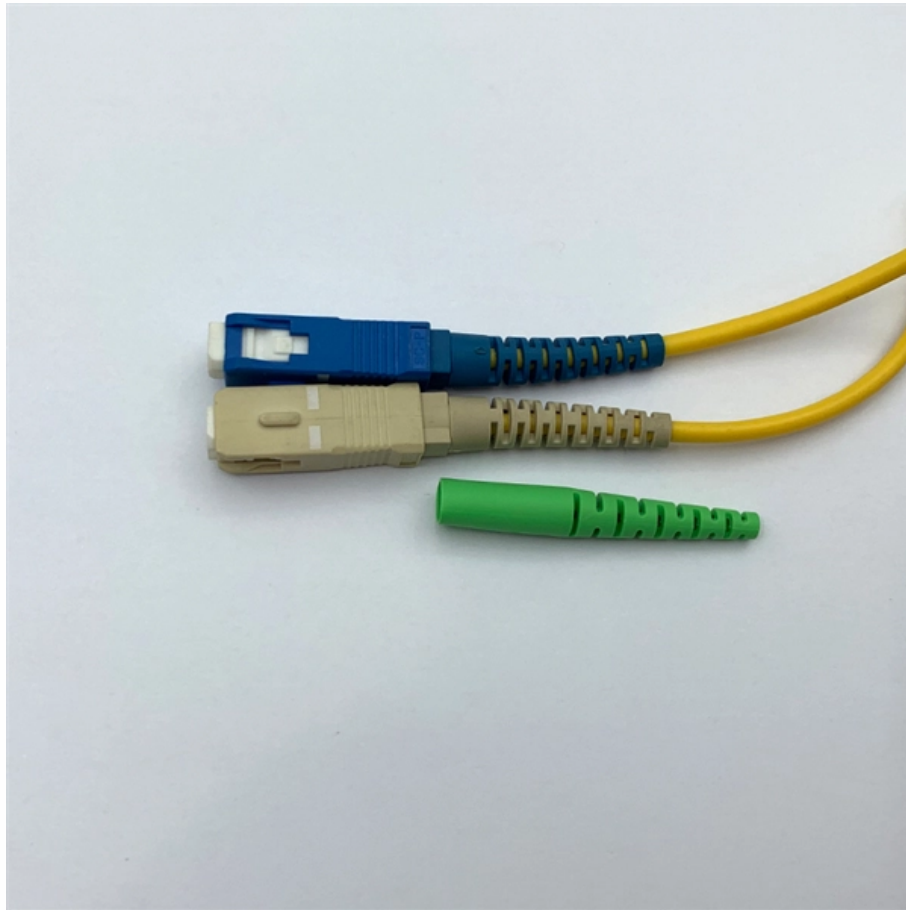

Bissau Power Polymer Cable Tray

Bissau Power Polymer Cable Tray

What are Cable Trays & Different Types of Cable Trays

Learn what cable trays are & explore the various types, benefits, and purposes. Gain insights into how electrical cable trays can revolutionize your

Cable Tray

With a core structure of high-strength steel wire welded into a mesh, they have become the mainstream cabling solution for data centers, smart buildings, and

Polymer PVC Composite Groove Type Cable Tray for