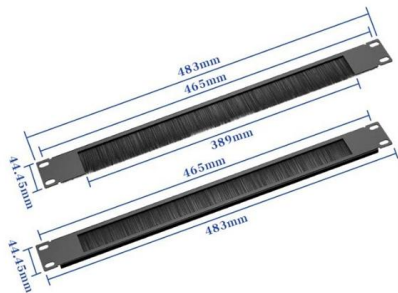

FOR EMAIL LOW RESOLUTION

Outside Return Flange Cable Trays are produced with flanges returning towards outside of the tray. These tray systems are produced for Medium, Heavy, Extra Heavy and Double Extra Heavy Duty