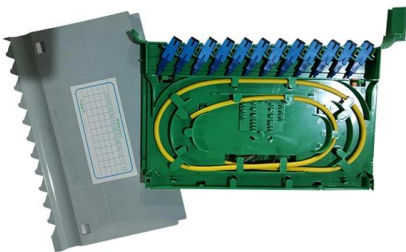

Botswana Lithium Battery Energy Storage Cabinet: Powering the

Whether you're powering a factory or a neighborhood, the Botswana Lithium Battery Energy Storage Cabinet proves that in the energy game, it's not about having the most power - but the smartest

BOTSWANA ENERGY STORAGE BATTERY CABINET FACTORY BOTSWANA ENERGY STORAGE

How to calculate solar energy storage solar energy storage cabinet lithium battery Calculate your solar battery storage needs with our comprehensive calculator. Free professional battery sizing tool. .

Botswana lithium battery energy storage cabinet

The lithium-ion battery charging cabinet is built using all-welded, 18-gauge (1mm) steel and includes a double wall with 1.5" (38mm) of insulating air space to absorb the energy of high temperature