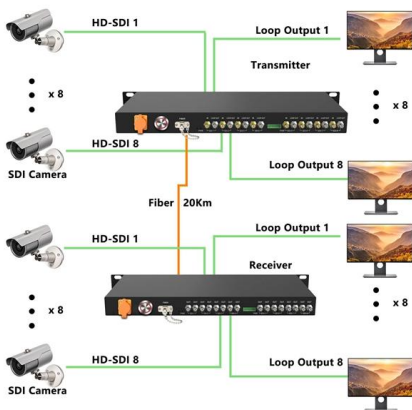

Botswana Battery Storage Cabinet 220V

BOTSWANA ENERGY STORAGE BATTERY CABINET FACTORY

Explore the BSLBATT ESS-GRID Cabinet Series, an industrial and commercial energy storage system available in 200kWh, 215kWh, 225kWh, and 245kWh capacities, designed for peak shaving, energy

CABINET BOTSWANA

An Outdoor Photovoltaic Energy Cabinet is a fully integrated, weatherproof power solution combining solar generation, lithium battery storage, inverter, and EMS in a single cabinet.

Botswana Industrial Energy Storage Cabinet Manufacturer: Powering

Why Botswana Needs Advanced Energy Storage Solutions As Botswana accelerates its economic diversification efforts, industrial energy storage systems have become the beating heart of mining

BOTSWANA OUTDOOR ENERGY STORAGE CABINET QUOTATION

What are the components of an outdoor energy storage cabinet An outdoor cabinet ESS is essentially a robust, weatherproof cabinet that houses the key components of an energy storage system, including