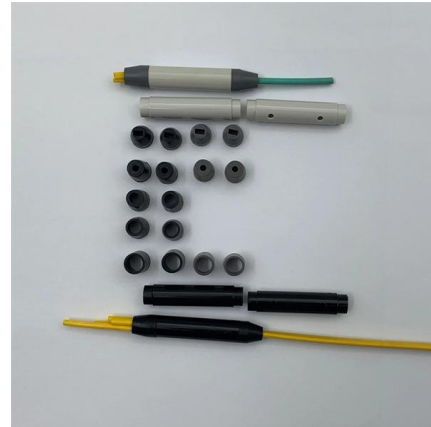

Where to buy liquid-cooled solar battery cabinet cabinets in botswana

OUTDOOR SOLAR BATTERY STORAGE BOTSWANA This guide provides step-by-step instructions on how to install your R-BOX-OC outdoor solar battery cabinet, including site selection, assembly,