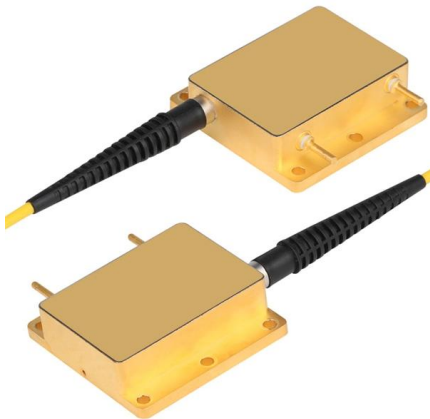

Explore Power Distribution Box Types and Functions

Power distribution boxes are used in commercial and residential buildings and are part of the electrical system, also known as switchboards.