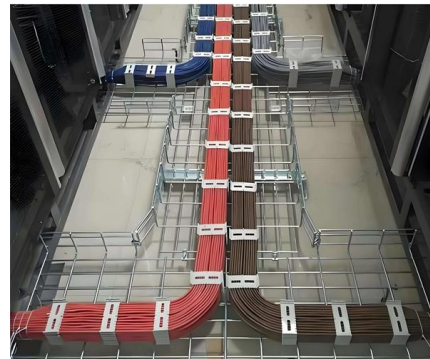

### **Cable Trays**

Bahra Electric Cable Trays are an essential component of any well-designed electrical infrastructure, providing a safe, organized, and easily accessible

## Cable Trays

Ladder Cable Tray, 15" Spaced 4" wide Ladder Cable Tray, 15" Spaced 6" wide Ladder Cable Tray, 15" Spaced 8" wide Rooftop T-Stand for 6 Run Cable Ladder

## Cable Tray

Using high-quality materials and mature processes, the trays are structurally robust, provide neat wiring, and offer reliable protection, meeting the cable laying needs

## Cable Trays

Heavy Duty Cable Tray Systems Heavy duty cable trays and cable ladders are manufactured from pre-galvanized or hot-dipped galvanized sheet metal,