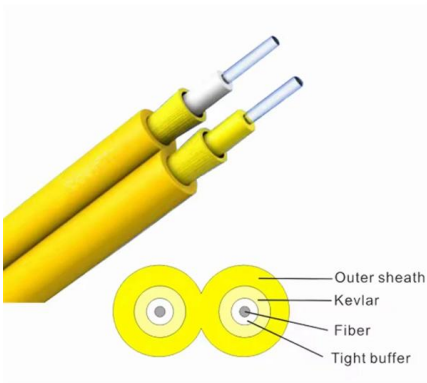

Fiberglass Cable Tray

Fiberglass cable tray provides the answer to many adverse environments. Life cycle costs, long span capability and easy field modification make Cope-Glas(TM) an ideal choice for industrial, chemical, and

NEMA 4 Steel Cable Ladder

The EzyStrut range of NEMA 20C Steel Cable Ladders and accessories are available in hot dip galvanised and stainless steel and offer a 135mm cable laying depth.

Cable Tray

Ladder Cable Tray Ladder cable trays consist of two longitudinal side members connected by individual transverse members and provide solid side rail protection and system