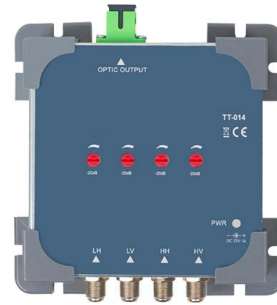

Z Cable Tray Solutions Overview , PDF , Fiberglass

Enduro Z Channel Cable Tray Guide - Free download as PDF File (.pdf), Text File (.txt) or read online for free.