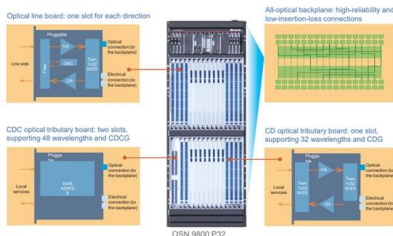

Cable tray

Since cable trays involve extensive perforation and shearing, standard galvanizing often fails at these "raw edges." ZM's galvanic self-healing mechanism actively migrates to cover these cut