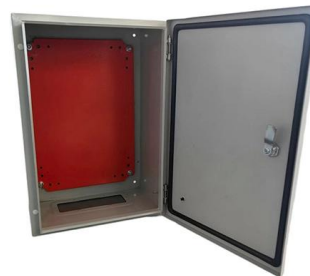

Wire and cable hangers minimize support and installation costs. Labor can be reduced by 50%. Learn more about products for smaller runs and cable drops.

Cable Tray Accesories & Hardware Archives

Quest offers a full line of cable tray accessories. This accessory is for the secure joining of curved tray corners.

Cable Tray Hook (CT)

Ideal to suspend cable tray using a Y-Fit hanger. Compatible with all cable tray side wall holes and slots irrespective of size.

Cable Hooks & Hangers , Cable Management & Suspended Ceiling