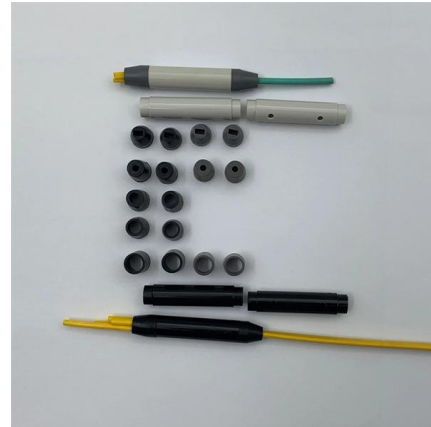

Cable tray chain T-hook

Cable tray chain T-hook

Cable Tray Chain: A Comprehensive Review and Guide for CNC

It ensures smooth movement, reduces wear, and improves machine performance. The article explains how to choose and install the right chain, focusing on dimensions like 7x7mm, 10x10mm, and

Cable Carriers -Support Tray for energy chain

Whichever width, height, color; we can supply the right energy chain, together with a support tray system for the cable carrier's lower run.

Cable Trays

Cable Trays and Cable Management Systems A cable tray is an essential component in electrical systems, providing a structured pathway for safely routing

Cable Tray Systems

Our cable tray systems securely hold and protect cables and come in many models and sizes, solid bottom and ventilated.

EISNHAUER ® Cable Tray Hook Foldable to Prevent Tangle of

EISNHAUER ® Cable Tray Hook Foldable to Prevent Tangle of Cable at Desk, Extra Space, Metal: Amazon : DIY & Tools About this item The cable chaos has come to an end - in the EISNHAUER