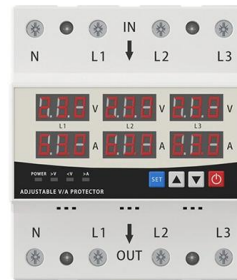

### Guide to cable support systems

Widths of 8 and 15 millimetres enable flexible adjustment to different cable trays, cable ladders and cable volumes. With the help of the matching SBV tightening strap locks and 576 spring chuck, the

### LED DISPLAY PANEL

CURRENT STATUS CLEARLY VISIBLE

IT CAN CLEARLY SHOW THE CURRENT STATUS AND VOLTAGE STATUS, WITH EFFICIENT OPERATION AND RAPID RESPONSE.