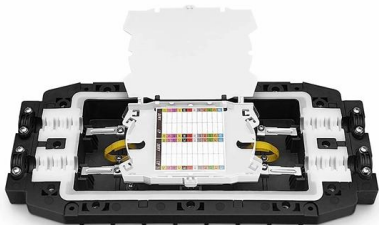

Cable Tray And Fittings , Graybar Store

A cable tray system is used to support insulated electrical cables used for power distribution, control, and communication. Cable trays are used as an alternative to open wiring or electrical conduit