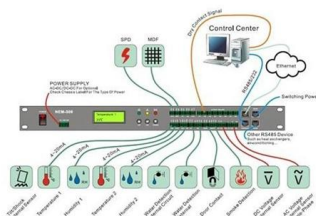

NavePoint Wire Mesh Cable Tray Corner Bar

The Corner Bar offers the perfect way for mounting and securing wire mesh cable trays to the ceiling. The electro zinc plated finish protects the Corner Bar from

Cable tray

ABB designs and manufactures cable tray systems, including perforated tray, cable ladder, channel tray and strut (metal framing), directly from production facilities in

DLP-S 50x100mm Baseless Mounting Cable Tray For Inner Corner

Buy Legrand 638017 DLP trunking corner (50x100mm) to route and protect power/data cables cleanly. Genuine Legrand product for professional use.

90° Vertical Inside Cable Tray Bend

Item #: 0694273 CAT #: 10724-712 UPC: 703957115376 Category: 90° Vertical Inside Cable Tray Bend $ 11.09 EA Clearance Price good while supplies last