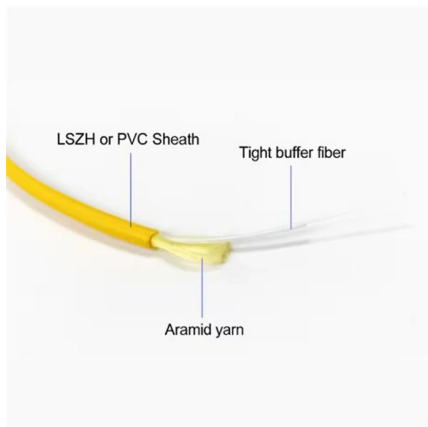

NavePoint Wire Mesh Cable Tray Corner Bar

The Corner Bar offers the perfect way for mounting and securing wire mesh cable trays to the ceiling. The electro zinc plated finish protects the Corner Bar from