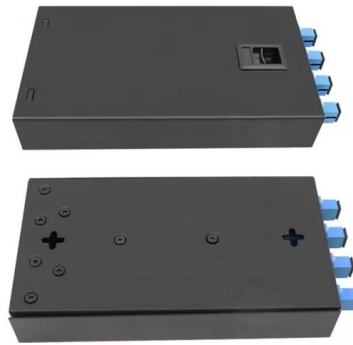

CABLE TRAYS GENERAL INFORMATION AND

General information of Kiraç Metal Cable Trays and installation guide are arranged in accordance with IEC 61537 standards and this document has been prepared for

Cable Tray Technical Guide A practical guide to product selection and

Cable tray length is selected based on the load to be supported, the distance between the supports (also referred to as the span), and handling and installation constraints.

Best Practices for Installing Cables in Trays

Learn the best practices for installing cables in trays. This guide covers essential steps, technical requirements, and key details