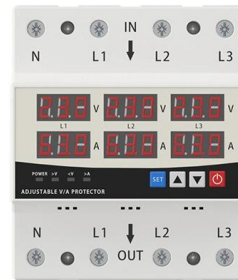

Cable Trays and Cable Management Systems A cable tray is an essential component in electrical systems, providing a structured pathway for safely routing

LED DISPLAY PANEL

CURRENT STATUS CLEARLY VISIBLE

IT CAN CLEARLY SHOW THE CURRENT STATUS AND VOLTAGE STATUS, WITH EFFICIENT OPERATION AND RAPID RESPONSE.