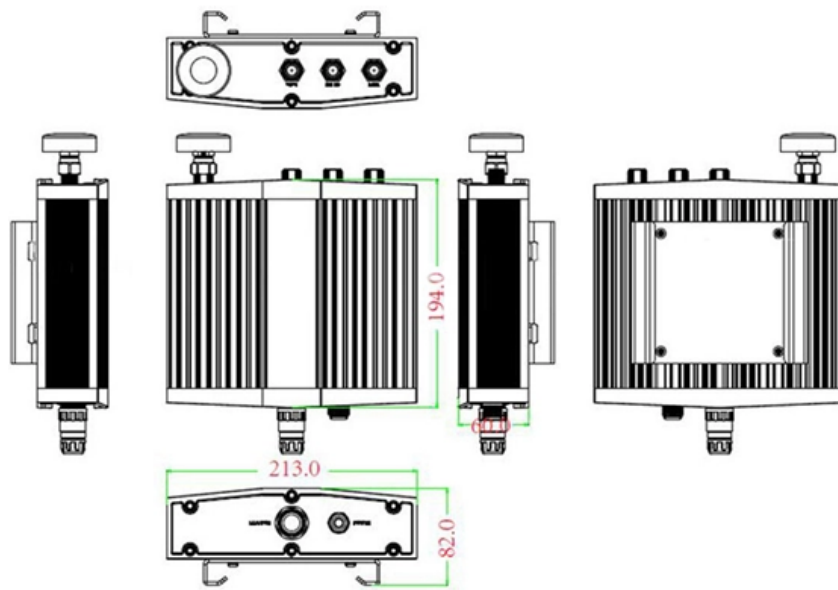

# Cable tray support equipment list

## Mechanical drawing

### Cablofil Pre-Galvanised Steel Wire Cable Tray Support Rail 600mm

Overview Cablofil pre-galvanised steel wire cable tray support rail is an S-profile mounting rail used to support cable tray installations and associated equipment. It is compatible with wire cable tray