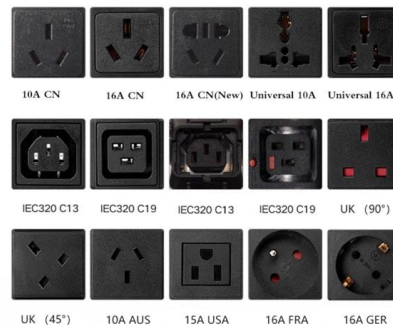

Cablofil Pre-Galvanised Steel Wire Cable Tray Support Rail 500mm

Overview Cablofil pre-galvanised steel wire cable tray support rail is an S-profile mounting rail used to support cable tray installations and associated equipment. It is compatible with wire cable tray

Cablofil 316L Stainless Steel Wire Cable Tray Support Rail 600mm

Overview Cablofil 316L stainless steel wire cable tray support rail is an S-profile mounting rail used to support cable tray installations and associated equipment in demanding environments. It is