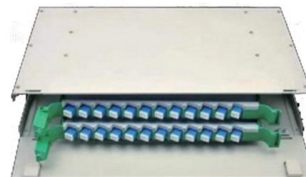

Cable Tray Installation Method Statement

Below is the detailed cable tray installation method statement not only for cable tray but also applicable for GI ladder and trunking for indoor and outdoor applications