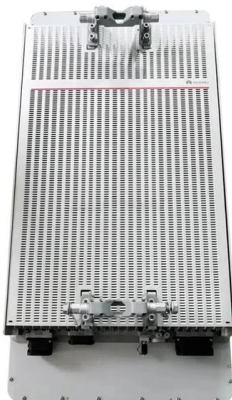

Cable tray with screws

Cable tray with screws

Amazon Best Sellers: The most popular items in Surface Mounted

Our most popular products based on sales. Updated frequently.

Cable management under desk with individual 4-in-1

The cable trays are a space-saving way to keep clunky extension leads, PSUs & unsightly cable clutter safe and out of sight beneath or on the side of your desk or

Cable tray organizer, Under-Desk mounting, screw fixing, metal, black

Wire Mesh Cable Tray: Wire mesh cable trays consist of wire mesh panels or grids that form the bottom and sides of the tray. Trough Cable Tray: Trough cable trays have a rectangular or U-shaped cross

Contact Us