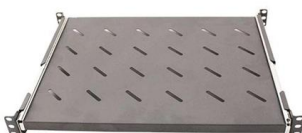

Cable trays, screw connection , OBO

To product Item no. 6047602 Cable tray RKS 60 FT perforated To product Item no. 6055893 Cable tray RKS 60 FS perforated, w/o floor beading To product 3 Variants Cable tray MKS 35 FS To product