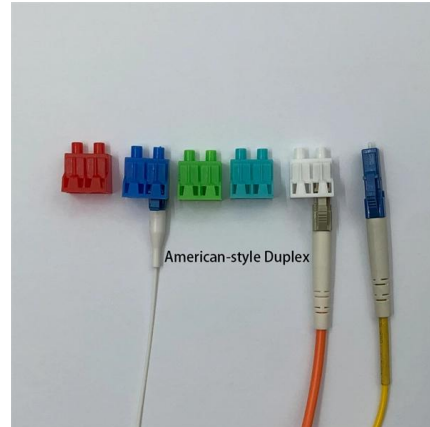

Neon Pulse , Cyberpunk Blog

Model NO.: FTTH butterfly drop cable
Certification: CE, ISO, RoHS, CCC Brand: OEM
Sample: Free Sample Trademark: ADP Transport
Package: Wondden Reel Specification:
1000meter/coil Origin: