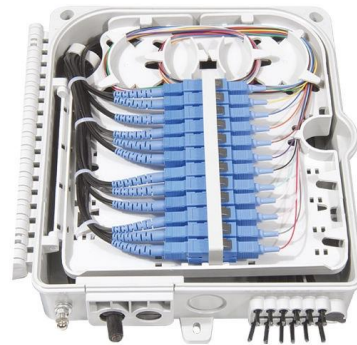

Superior Essex 6T00221BB 2 FIBER ZWP G.652D FLAT DROP GEL

Superior Essex 6T00221BB Series 6T - DATASHEET 2 FIBER ZWP G.652D FLAT DROP GEL FILLED TONEABLE 305MT BOX Drop Cable, Fiber Optic Cable

1/2/4F Armored Butterfly Drop Cable for Duct 6.8mm

The cable features an armored construction where the Butterfly drop cable is positioned in the center, two parallel additional strength members are placed at

Gjxh 1 Core G652D Phosphided Steel Wire Reinforced Indoor FTTH

Gjxh 1 Core G652D Phosphided Steel Wire Reinforced Indoor FTTH Butterfly Drop Cable, Find Details and Price about Indoor Butterfly Optical Cable Steel Wire Reinforced Drop Cable from Gjxh 1 Core