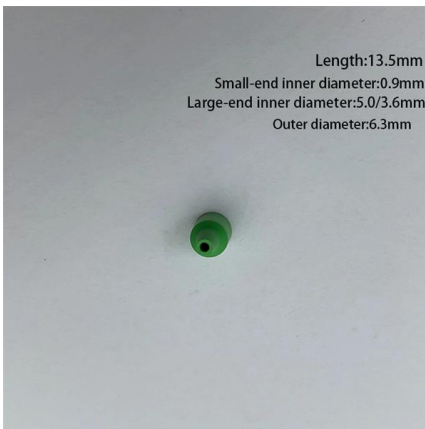

Superior Essex 6T00221BB 2 FIBER ZWP G.652D FLAT DROP GEL

Superior Essex 6T00221BB Series 6T - DATASHEET 2 FIBER ZWP G.652D FLAT DROP GEL FILLED TONEABLE 305MT BOX Drop Cable, Fiber Optic Cable

1/2/4F Armored Butterfly Drop Cable for Duct 6.8mm

The cable features an armored construction where the Butterfly drop cable is positioned in the center, two parallel additional strength members are placed at

Gjxh 1 Core G652D Phosphided Steel Wire Reinforced Indoor FTTH

Gjxh 1 Core G652D Phosphided Steel Wire Reinforced Indoor FTTH Butterfly Drop Cable, Find Details and Price about Indoor Butterfly Optical Cable Steel Wire Reinforced Drop Cable from Gjxh 1 Core