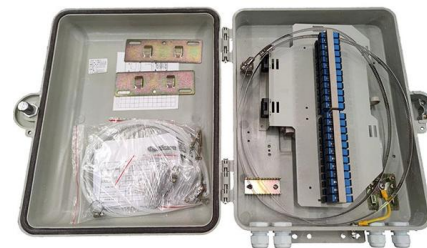

ADTRAN Holdings, Inc.

The FCC's conditional approval applies across Adtran's authorized SDG router portfolio, covering both current and next-generation platforms used by service providers to deliver broadband