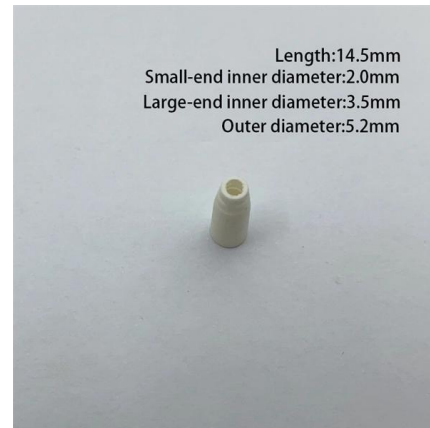

High-Performance Cellular Routers and Extenders for

Cellular routers and extenders are networking devices that uses 4G LTE or 5G cellular connections to provide Internet connectivity without needing wired

Contact Us

For datasheets, pricing, or custom high-speed optical interconnect solutions, please visit:
<https://syropy.com.pl>