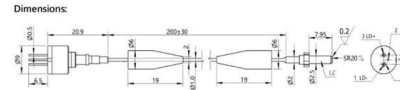

Terminal Boxes , McMaster-Carr

Choose from our selection of terminal boxes, including over 4,300 products in a wide range of styles and sizes. Same and Next Day Delivery.

Black Box CMA02A Communications Adapter Plus All Wires

About this product Product Information With the Communications Adapter Plus (CAP), you can make your two mismatched async serial devices communicate by translating between two

Communication adapter

Find your communication adapter easily amongst the 125 products from the leading brands (BANNER, SENECA, MURRELEKTRONIK,) on DirectIndustry, the

USB Interface Adapter, Terminal

Zum Einstellen und Updaten von PowerBox Produkten. Mit dem USB Interface Adapter können Sie PowerBox Produkte einstellen und updaten. Die zugehörige