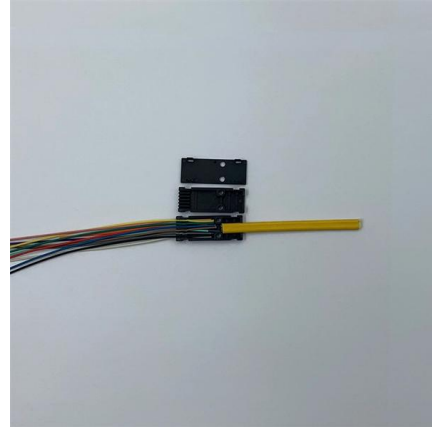

## Communication Terminal Box Adapter

---

### CP-SS-1865E

Network Instrumentation Modules  
Communications box Model NX-CB1  
Communications adapter Model NX-CL1/CR1  
Terminal adapter Model NX-TL1/TR1 Overview  
Network Instrumentation Modules make

### Cisco ATA 190 Series Analog Telephone Adapters

Cisco ATA 190 Series Analog Telephone Adapters turn traditional telephone and fax communications devices into IP devices.

## Terminal adapter

Terminal adapter A terminal adapter or TA is a device that connects a terminal device - a computer, a mobile communications device, or other - to a communications network.