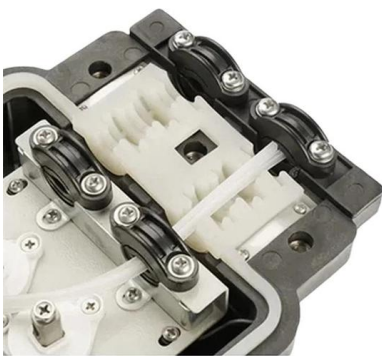

Terminal Boxes , McMaster-Carr

Choose from our selection of terminal boxes, including over 4,300 products in a wide range of styles and sizes. Same and Next Day Delivery.

Black Box CMA02A Communications Adapter Plus All Wires

About this product Product Information With the Communications Adapter Plus (CAP), you can make your two mismatched async serial devices communicate by translating between two

Communication adapter

Find your communication adapter easily amongst the 125 products from the leading brands (BANNER, SENECA, MURRELEKTRONIK,) on DirectIndustry, the