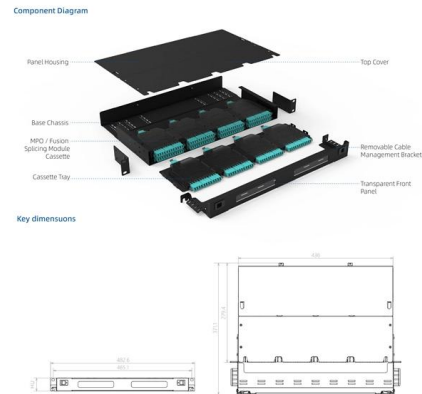

Distributors in Luxembourg

BATSAM is a premium coffee brand founded in 2013 in Dubai, offering roasted coffee beans, Nespresso-compatible capsules, instant coffee cups, tea capsules, and hot chocolate for both retail