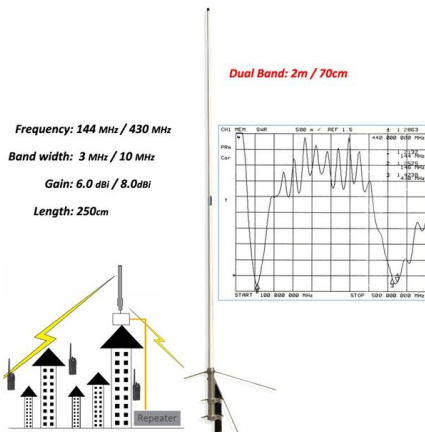

SFP, Transmission Standard

SFP/SFP+ (Small Form-Factor Pluggable) is a compact, hot-pluggable optical module transceiver commonly used in telecommunication and data

Vodafone Procurement Company

Vodafone Procurement Company is a Telecommunications company located in 15, Rue Edward Steichen, Luxembourg, L-2540, LU with 20 employees. Access Vodafone Procurement Company's

SFP Plus (SFP+) Compatible Transceiver Modules Supplier

Custom & OEM 10G SFP Plus (SFP+) compatible transceiver modules, Compatible CISCO, HP, JUNIPER, BROCADE, DELL, NETGEAR and other brands. ROHS Compliant.