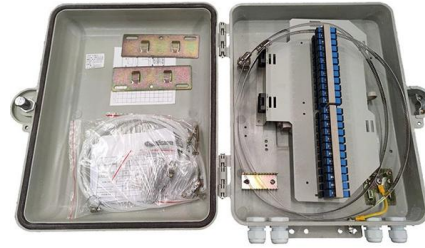

Vertiv Liebert FPC Power Distribution Cabinet

The rack-size Liebert FPC power conditioning and distribution cabinet provides high quality, flexible power distribution for high-density data centers.

Power Distribution Cabinets

GGD AC Low Voltage Power Distribution Cabinet

SP-JP intelligent low-voltage integrated distribution box is a distribution transformer integrated distribution cabinet integrating power distribution, metering, protection

Intelligent precision power distribution system

It is not just a distribution Cabinet, power inputs, outputs, power monitoring system as a whole set of integrated power distribution design, is future-oriented distribution system. In addition to distribution

The integrated smart control system, combining multi-parameter monitoring meters and generator controllers, enables comprehensive monitoring of electrical parameters (voltage, current, power) and

Energix-P40 Power Distribution Cabinet