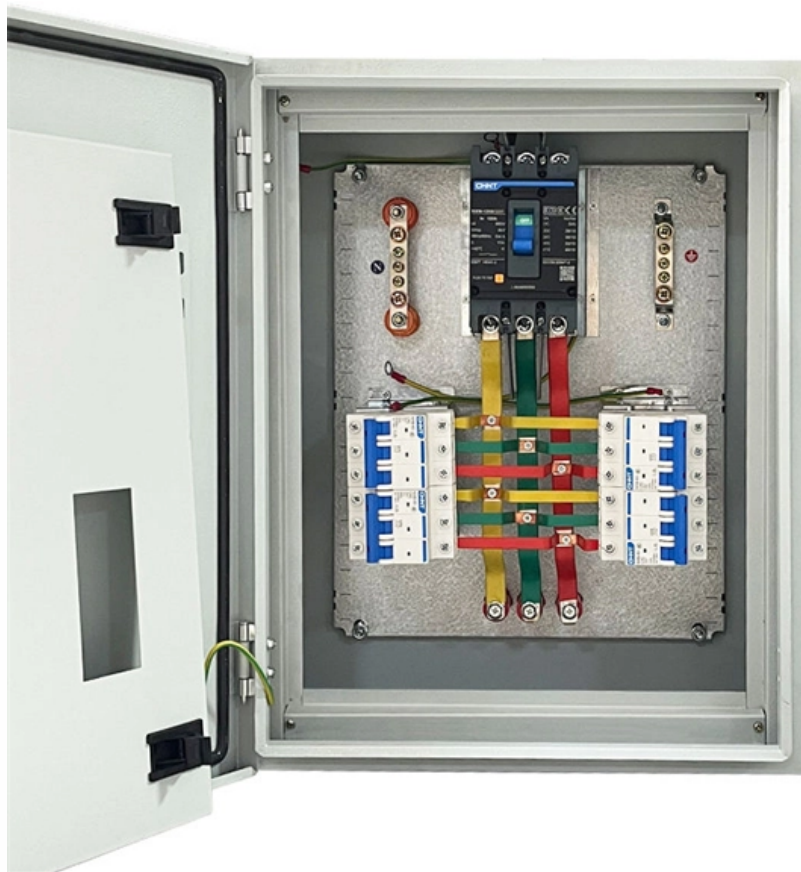

Connecting switch wires to the distribution box

Connecting switch wires to the distribution box

Wiring diagram for a switch box: Clear and concise guide

Learn how to read and understand a switch box wiring diagram. Find out how different connections are made and how to troubleshoot common issues.

Learn how to wire a single phase breaker box with a wiring diagram. Understand the different components and connections involved in setting up a safe and efficient

How to Install a Cable Distribution Box Safely and

Function: Cable distribution boxes are mainly used for power distribution, circuit protection, and cable management, with built-in protective

How to Wire a Distribution Board Step-by-Step

You'll learn how to connect the main switch, MCBs, neutral link, and earth bar, plus essential tips to avoid common wiring mistakes. Whether you're an electrical student, apprentice, or DIY

Outline drawings mm

Electric distribution box wiring tutorial (very simple and practical)

In this video, we are going to wire a power distribution box. This small box has an rccb switch that protects the outputs from electric shock and also has a miniature switch that protects the