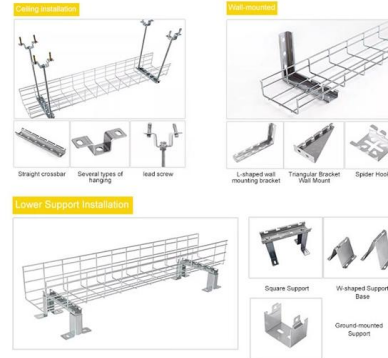

INSTALLATION METHOD

Temporary Power Distribution Boxes for Electrical

Temporary power distribution boxes for flexible electrical installation. Robust solutions for construction sites, events and temporary energy infrastructure.