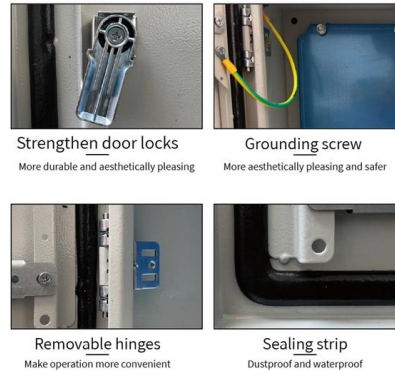

Core 100 Gigabit Switch

Core 100 Gigabit Switch

Switche , 100G

MikroTik CRS510-8XS-2XQ-IN Ein vielseitiger 100-Gigabit-Switch, der Geschwindigkeit, Wert und

MikroTik · CRS504-4XQ-IN

Your most affordable, compact, energy-efficient doorway to the world of 100 Gigabit networking. This switch is the next step in upgrading existing 10 or 25 Gigabit