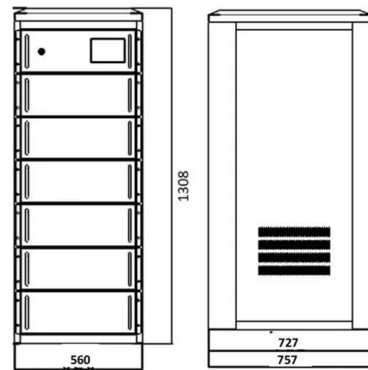

Fiber Optic Patch Cords Guide , Types, Connectors

Explore fiber optic patch cords for telecom, data centers, and FTTH. From LC/SC to MPO/MTP and armored jumpers, ZION Communication offers

Why Fibre Optic Prices Have Increased in 2026

If you have priced fibre optic cable in the last six months and been surprised by what you found, you are not alone. From late 2025 into 2026, global fibre optic prices have increased sharply and across the

Ribbon Fiber Optic Cable Market Trends and Insights

Material science underpins this dominance; the widespread adoption of G.652D single-mode fiber for long-haul and feeder lines, coupled with bend-insensitive G.657A1/A2 fibers for drop