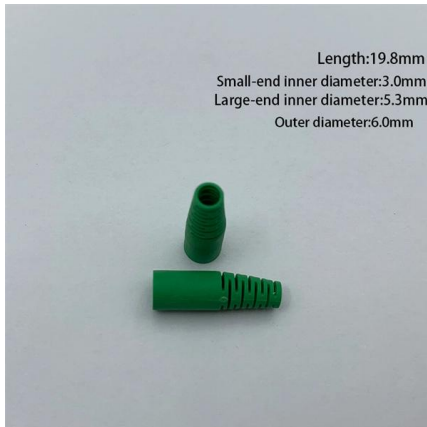

FTTH Drop Cables , Indoor & Outdoor Fiber Drop Solutions

ZION COMMUNICATION offers a full range of FTTH drop cables for indoor and outdoor installations, including flat, round, figure-8, and pre-terminated