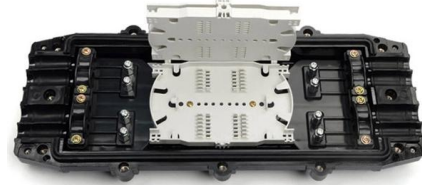

Wall distribution box

Wall distribution boxes in their standard version are electrical equipments of smaller size deigned for placement of devices and other elements

Contact Us

For datasheets, pricing, or custom high-speed optical interconnect solutions, please visit:
<https://syropy.com.pl>