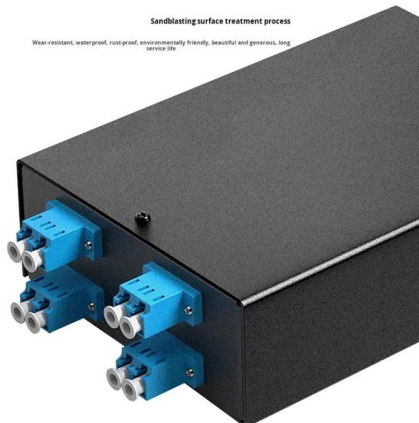

Corrugated Boxes in Zagreb, Croatia , Branded Boxes

Corrugated boxes provide superior transit protection through their fluted inner layer that absorbs and distributes impact forces. Available in B-flute for strength, C-flute for standard shipping, and E-flute