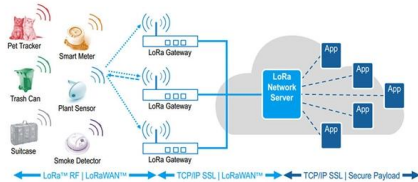

Galvanised Cable Trunking

Custom Galvanised Cable Trunking for Sale. Contact JLH Electric For Quality Cable Tray In Custom Thickness And Size In Bulk Order At

Cable Trough

Cable Trough FLI Precast designs and manufacture Precast Concrete Cable Troughs for use in a variety of applications including Industrial Plants, Power

Mild Steel Cable Tray In Moldova

As a leading Mild Steel Cable Tray Manufacturer and Supplier in Moldova, our commitment to quality shines through in every aspect of our products. Combining durability, precision, and practicality, our

Cable Tray Institute

Fabricated in numerous styles (wiremesh, ladder, ventilated trough, channel, and solid-bottom) and sizes, cable tray provides the greatest versatility among cable