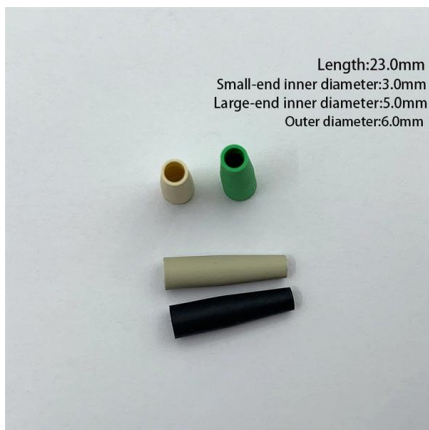

The Definitive Guide to Cable Troughing

Technical Articles The Definitive Guide to Cable Troughing Cable Troughing, which is often called Cable Raceway, Cable Routing