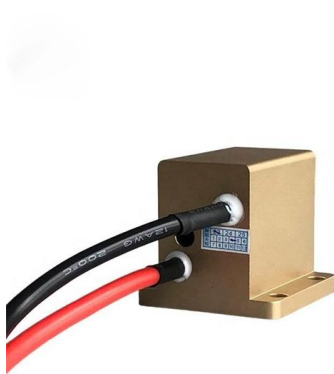

FF24C2 TUK, PATCH PANEL, 24 PORT, RJ45 , Farnell Česká republika

Prehled produktu High density 24 port Cat5e patch panel with cable management bar, suitable for a wide range of networking applications.