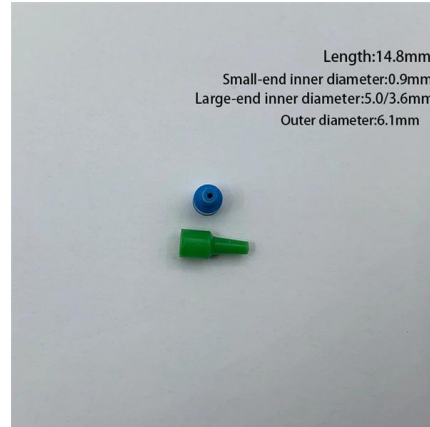

Singlemode Fibre , Comms InfoZone

OS1 and OS2 are the specifications for single-mode optical fibre cable. Maximum bandwidths and corresponding distances for singlemode are: 10 km for 10-gigabit