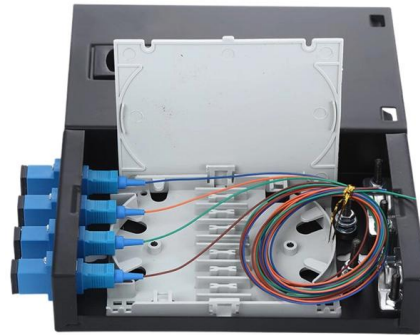

2024 West Africa Submarine Cable Outage Report

Learn about the West Africa submarine cable outage, and its impact on Internet connectivity in 13 countries.

Industrial Gigabit Fiber SFP Optical Transceiver Module,

Industrial Gigabit Fiber SFP Optical Transceiver Module, Single-Mode 10 km 1000Base-LX (LC) Single-Mode Port, 10 km (6.2 mi.), MSA-compliant for

10gtek Fiber Patch Cable 10gb Gigabit Multi Mode Jumper Duplex

Shop 10gtek Fiber Patch Cable 10gb Gigabit Multi Mode Jumper Duplex at best prices at Desertcart Cote D' Ivoire. FREE Delivery Across Cote D' Ivoire. EASY Returns & Exchange.