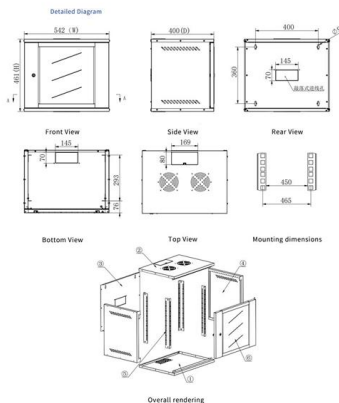

Portable DWDM Meter

This video is an introduction of the Portable Optical DWDM Meter, explaining the use of the buttons and how you can use the Portable Optical DWDM Meter in your network setup.