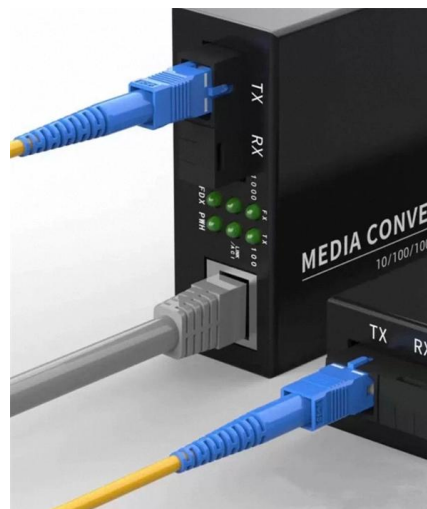

CWDM vs DWDM Transceivers: Differences and Deployment Tips

An Optical Spectrum Analyzer (OSA) is often necessary during commissioning. CWDM is forgiving but still needs insertion-loss and return-loss checks, and a fiber plant test to rule out water-peak