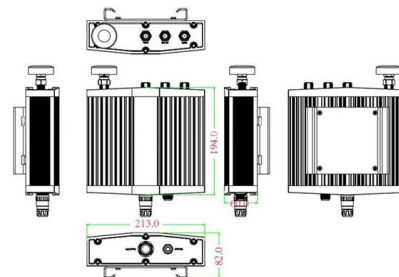

Optical DWDM Power Meter

KI 6503 Series - Optical DWDM Power Meter The KI 6503 handheld DWDM Optical Power Meter is ideal for scanning the optical power in DWDM band in single mode communication links. The

Mechanical drawing