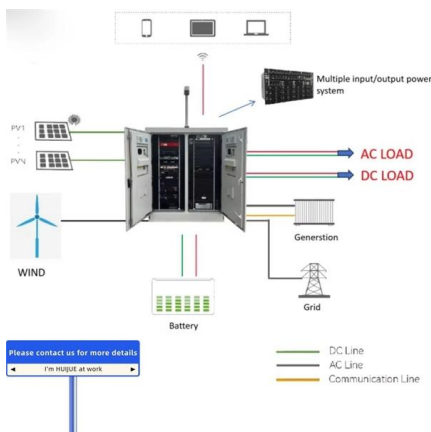

Discover Europe's digital cultural heritage , Europeana

Hier sollte eine Beschreibung angezeigt werden, diese Seite lässt dies jedoch nicht zu.

Business Standard

Hier sollte eine Beschreibung angezeigt werden, diese Seite lässt dies jedoch nicht zu.