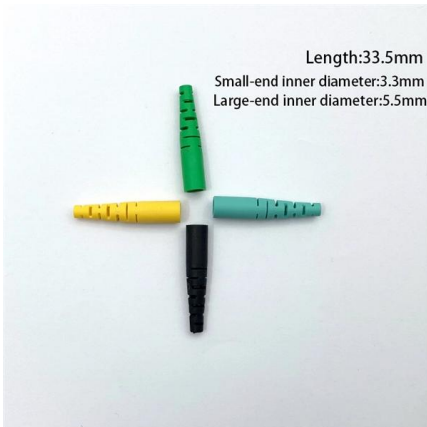

Distribution Box: Types and Functions , Axis-Electricals

A distribution box houses all the contact breakers, earth leakage units, doorbells, and timers. The electrical power supply comes from the network to the building