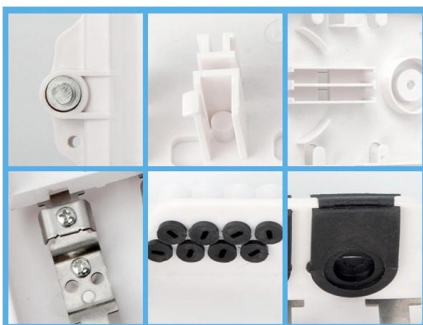

Fiber Distribution Box & Terminal Box , Top-Quality

Fiber Distribution Box & Terminal Box manufacturer. Fiber Distribution Box are used in cross-connection (indoor and outdoor devices). They are available in