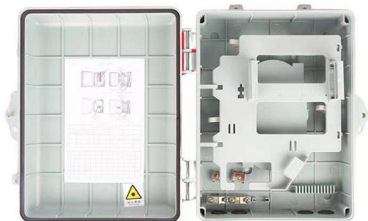

24-CORE FIBER OPTIC TERMINAL BOX - Artic

DUCT - LASHED FO CABLES SHIELDED & ARMORED FO CABLES MICRO DUCTS - TRENCHING SPECIAL OPTICAL CABLES SPLICE CLOSURES