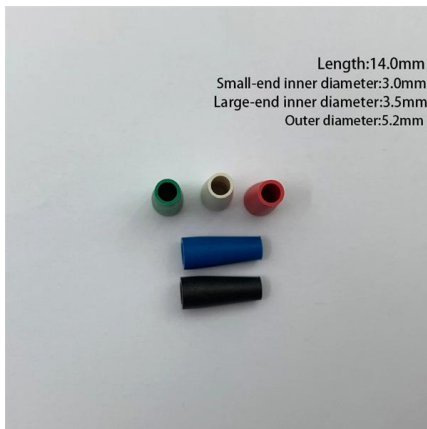

24 cores Fiber Terminal box - FTBM224A

24 cores Fiber Terminal box - FTBM224A - OMC
Your trusted source for fiber optic solutions.
Contact us today.