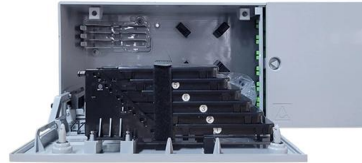

Smart Home Price Estimator

The Smart Home Price Estimator is a tool that helps homeowners and potential buyers estimate the cost of implementing smart home technology. It provides a detailed calculation based