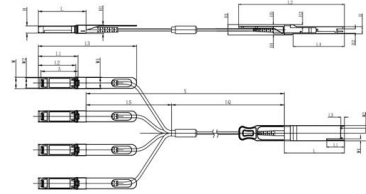

Comprehensive Guide to Septic Tank Distribution Box Costs

Discover costs, factors, and tips for replacing your septic tank distribution box to ensure a reliable wastewater system.

Unit mm

GSF28	L	L1	L2	L3	L4	W	W1	W2	H	H1	H2	H3	H4	H5	H6
Max	72.2	-	128	4.35	61.4	18.45	-	6.2	8.6	12.4	5.35	2.5	1.6	2.0	-
Type	72.0	-	4.20	61.2	18.35	-	-	8.5	12.2	5.2	2.3	1.5	1.8	6.55	-
Min	68.8	16.5	124	4.05	61.0	18.25	2.2	5.8	8.4	12.0	5.05	2.1	1.3	1.6	-